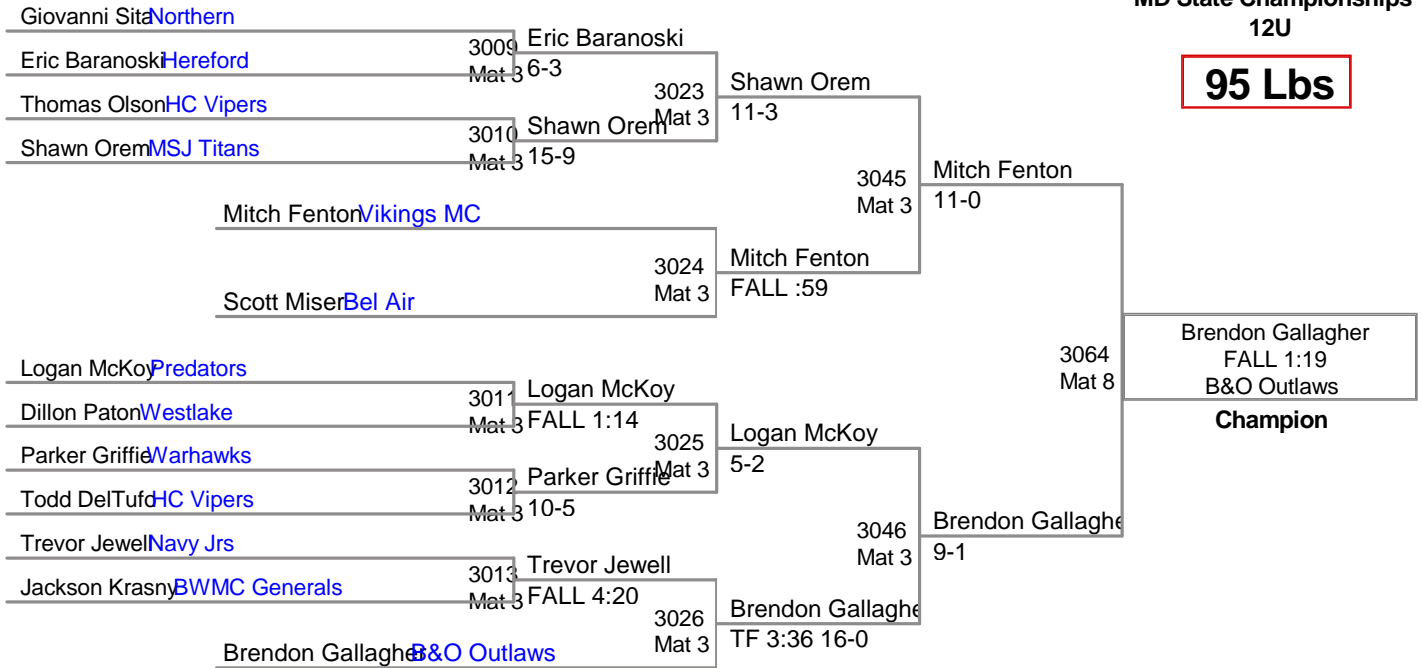

MD State Championships  
12U

**85 Lbs**

MD State Championships  
12U

**90 Lbs**

MD State Championships  
12U

**95 Lbs**

MD State Championships  
12U

**101 Lbs**