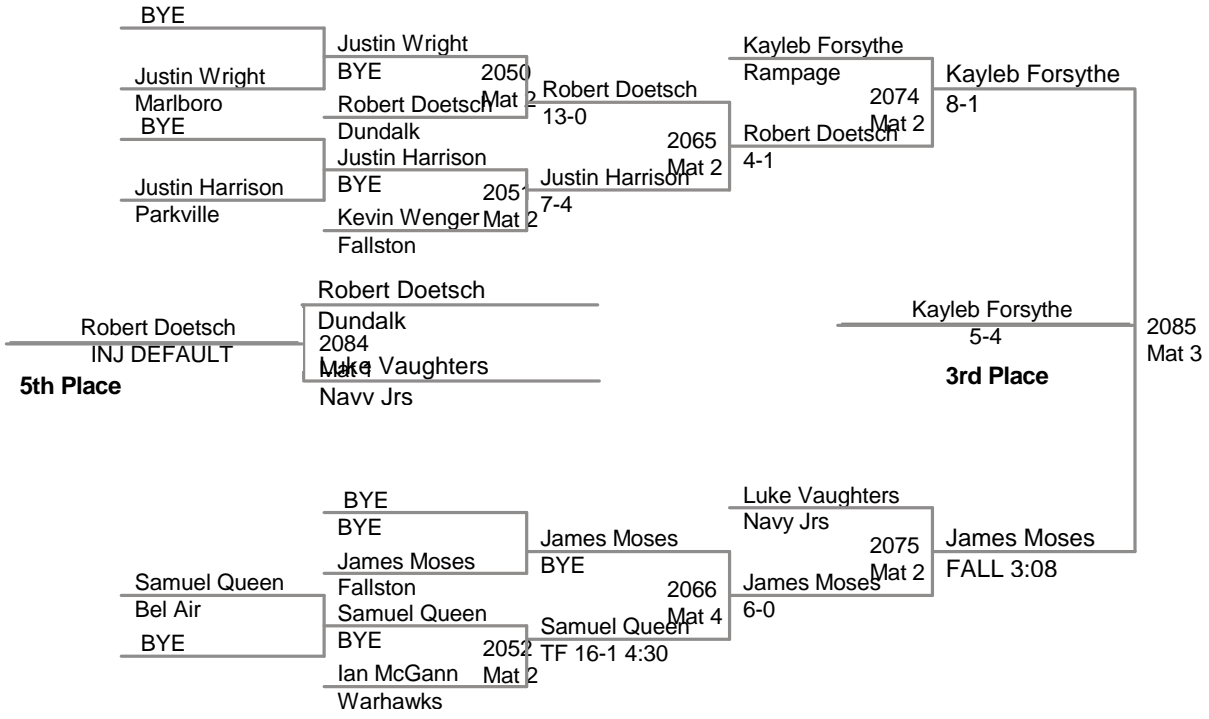

MD State Championships  
12U

**85 Lbs**

MD State Championships  
12U

**90 Lbs**

MD State Championships  
12U

**95 Lbs**

MD State Championships  
12U

**101 Lbs**