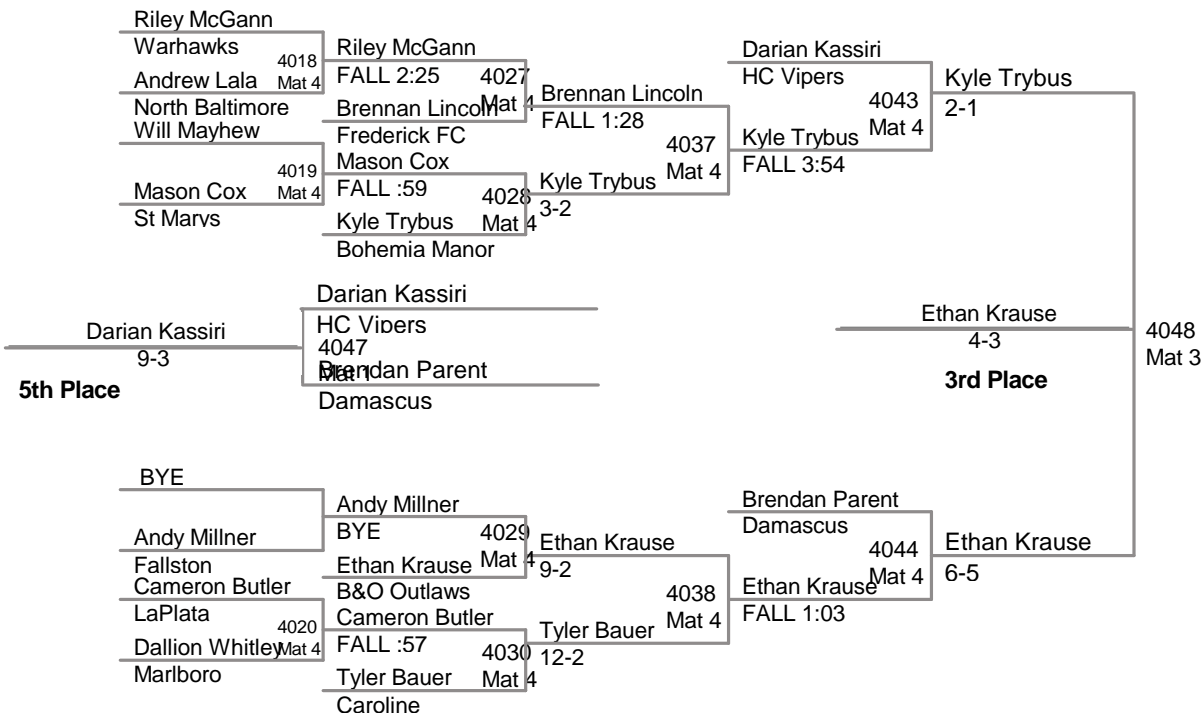

MD State Championships  
12U

**65 Lbs**

MD State Championships  
12U

**70 Lbs**

MD State Championships  
12U

**75 Lbs**

MD State Championships  
12U

**80 Lbs**

MD State Championships  
12U

**85 Lbs**

MD State Championships  
12U

**90 Lbs**

MD State Championships  
12U

**95 Lbs**

MD State Championships  
12U

**101 Lbs**