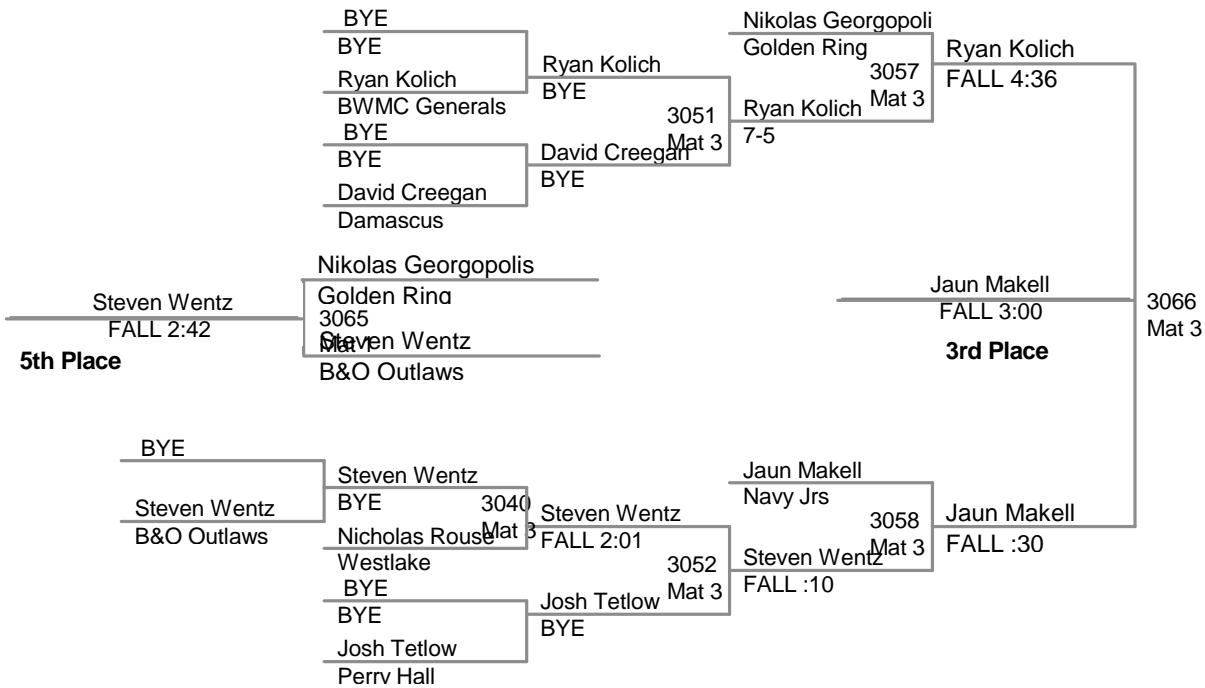

MD State Championships
12U

122 Lbs