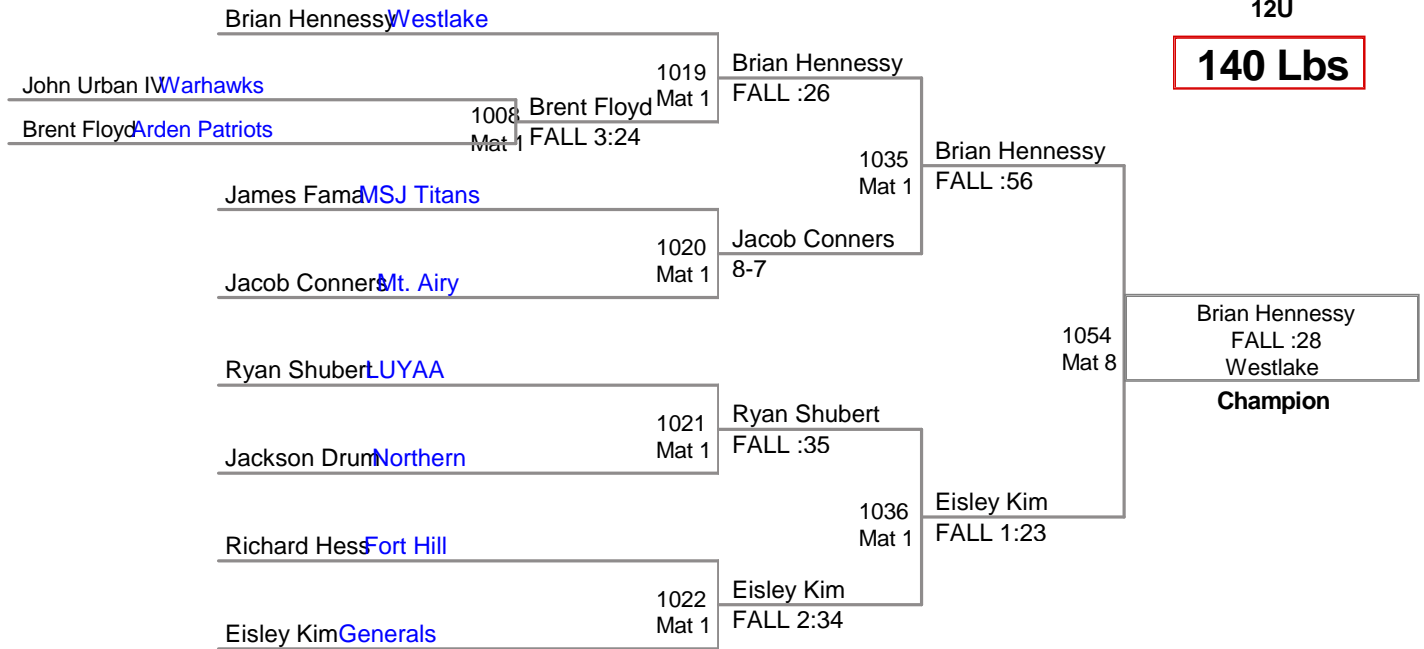

MD State Championships
12U

140 Lbs