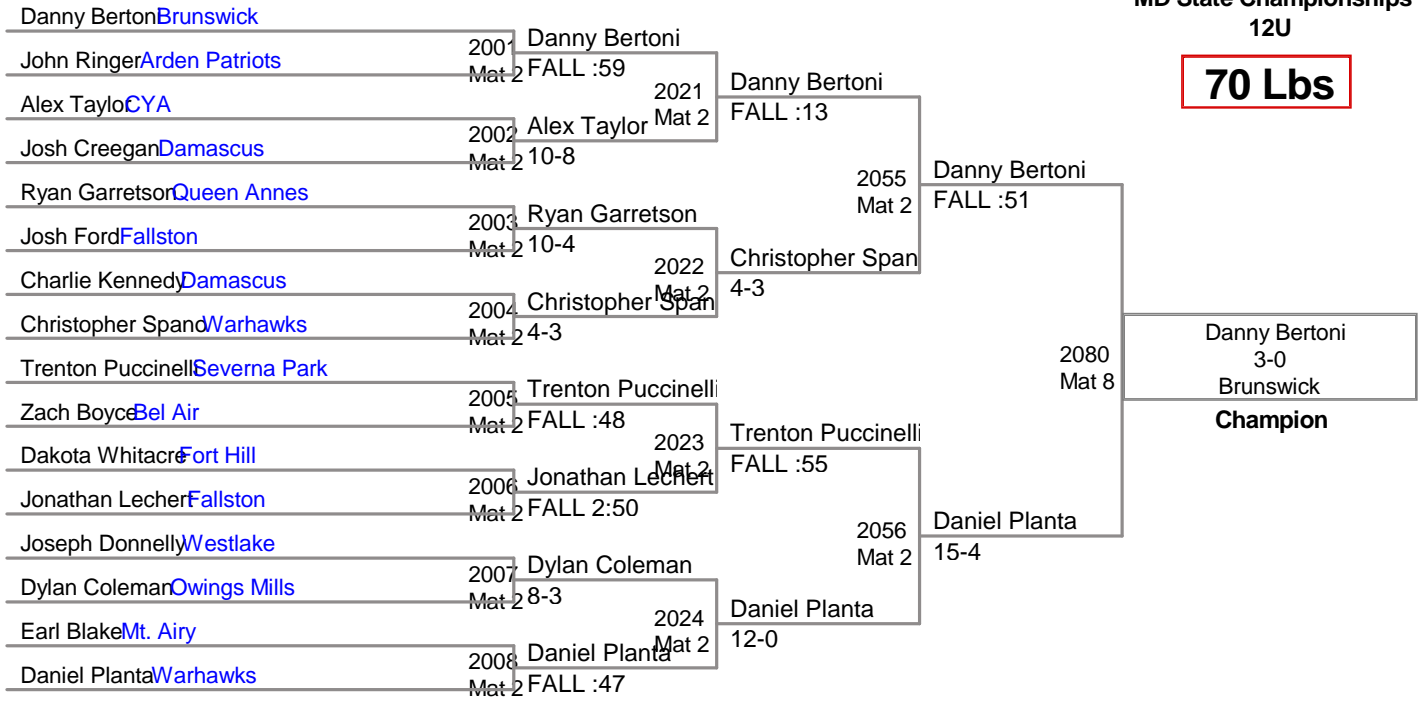

MD State Championships  
12U

**65 Lbs**

MD State Championships  
12U

**70 Lbs**

MD State Championships  
12U

**75 Lbs**

MD State Championships  
12U

**80 Lbs**