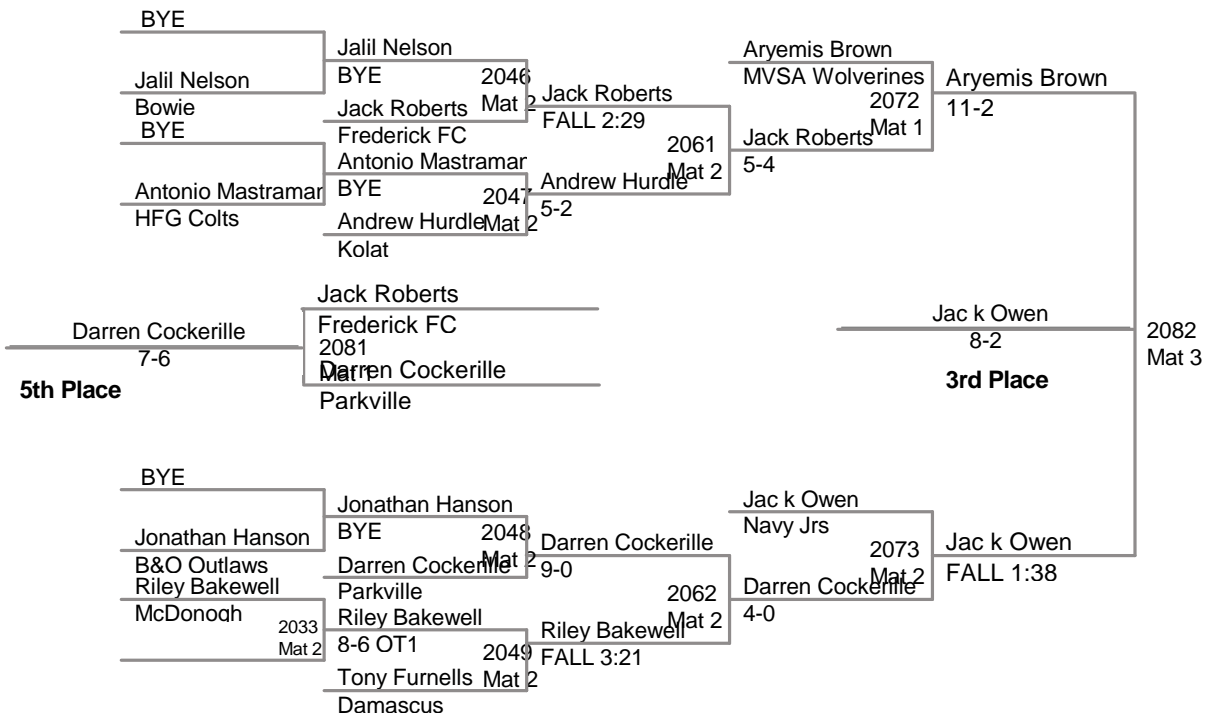

MD State Championships
12U

90 Lbs