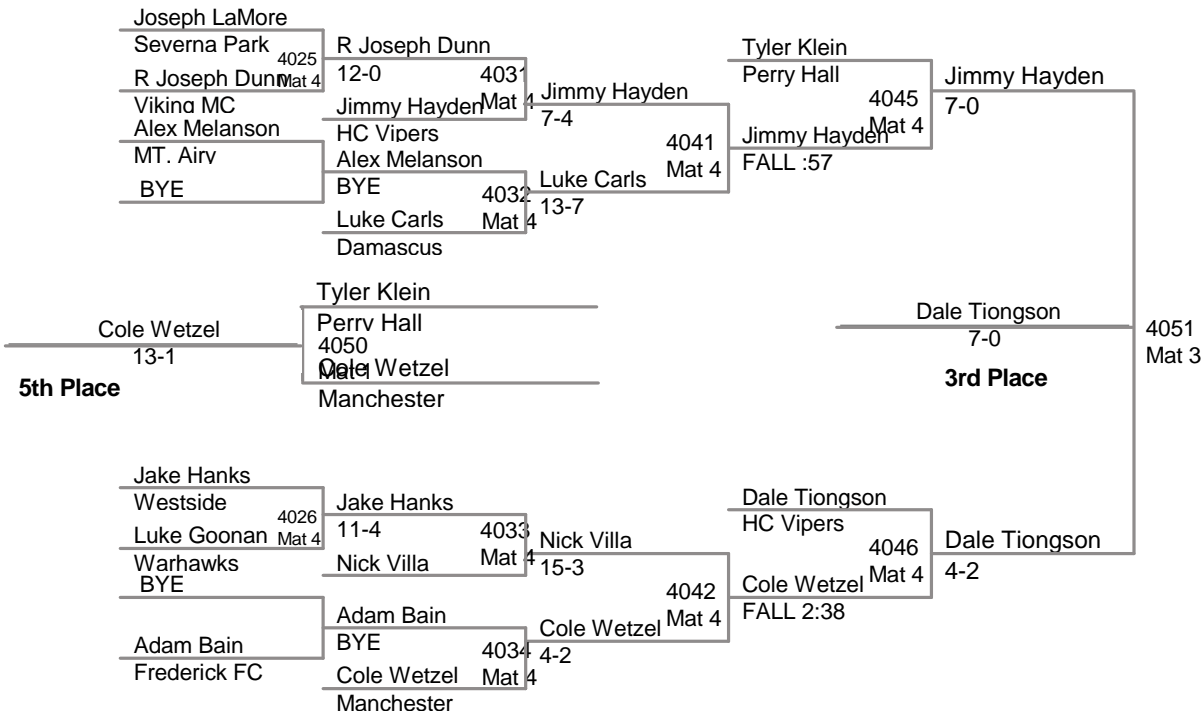

MD State Championships  
12U

**65 Lbs**

MD State Championships  
12U

**70 Lbs**

MD State Championships  
12U

**75 Lbs**

MD State Championships  
12U

**80 Lbs**

MD State Championships  
12U

**85 Lbs**

MD State Championships  
12U

**90 Lbs**

MD State Championships  
12U

**95 Lbs**

MD State Championships  
12U

**101 Lbs**