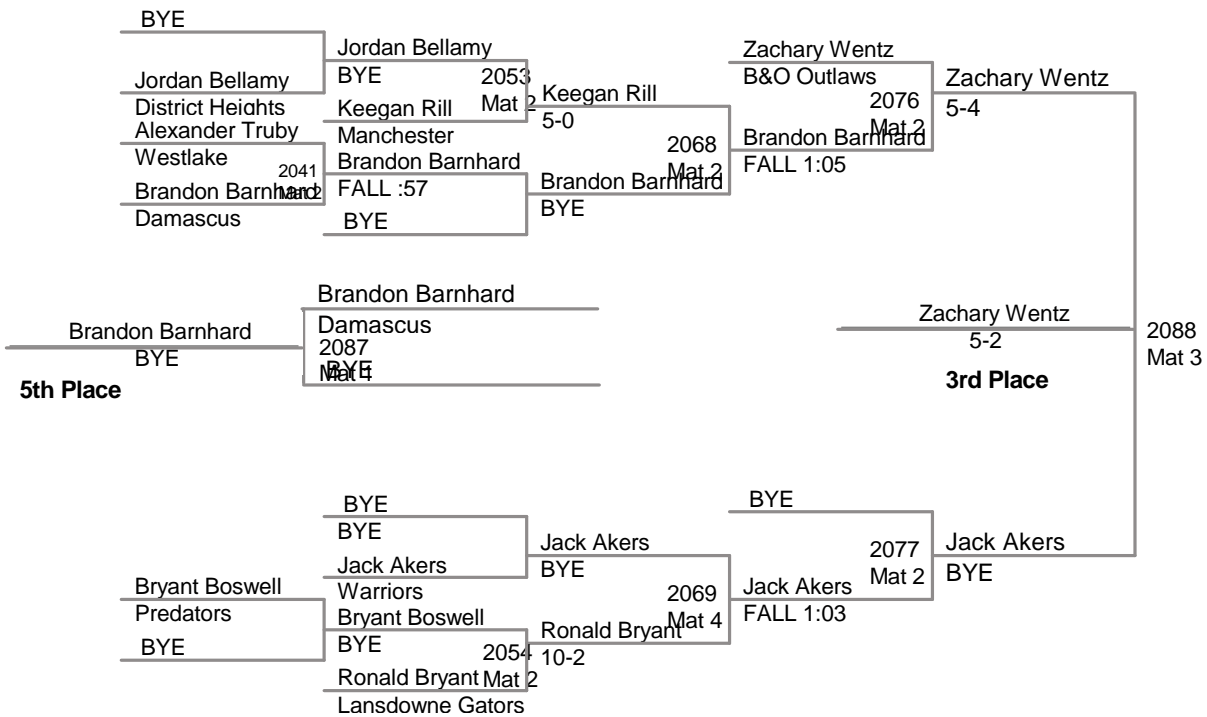

MD State Championships
12U

115 Lbs