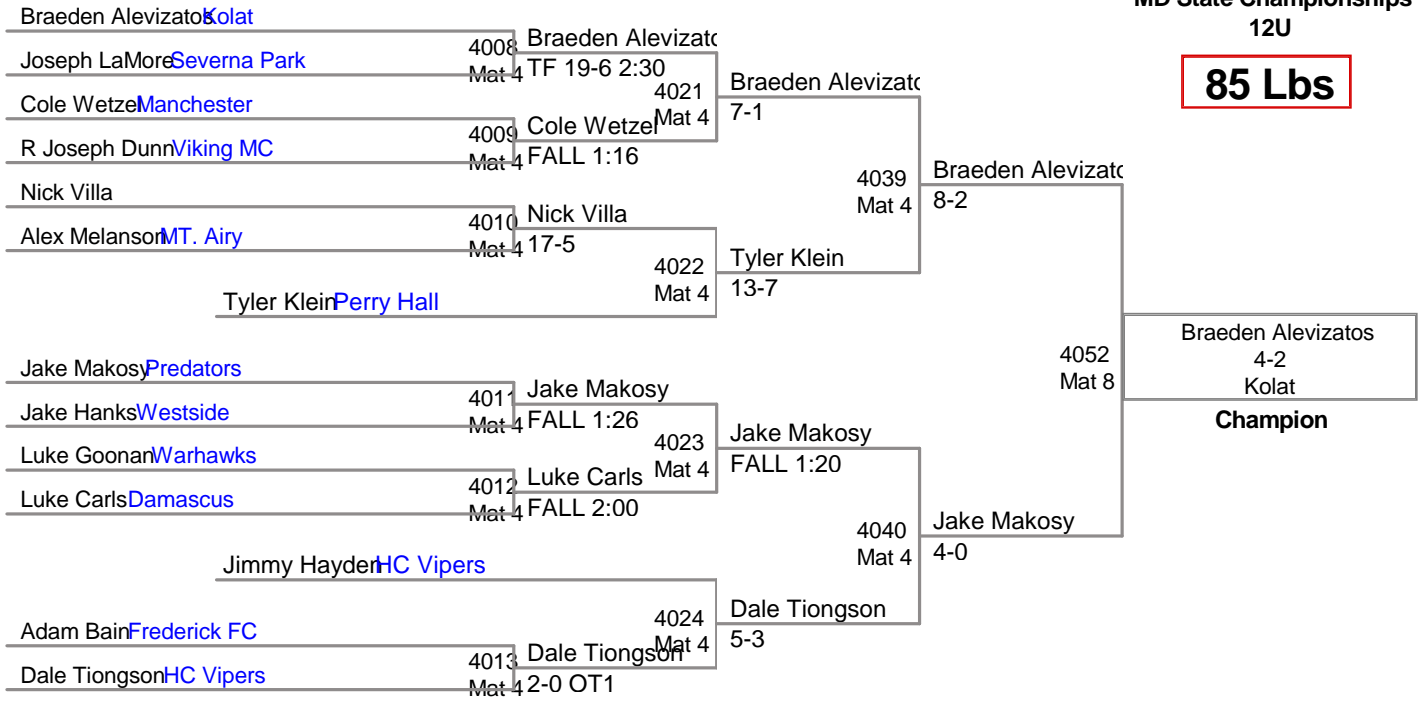

MD State Championships  
12U

**65 Lbs**

MD State Championships  
12U

**70 Lbs**

MD State Championships  
12U

**75 Lbs**

MD State Championships  
12U

**80 Lbs**

MD State Championships  
12U

**85 Lbs**

MD State Championships  
12U

**90 Lbs**

MD State Championships  
12U

**95 Lbs**

MD State Championships  
12U

**101 Lbs**