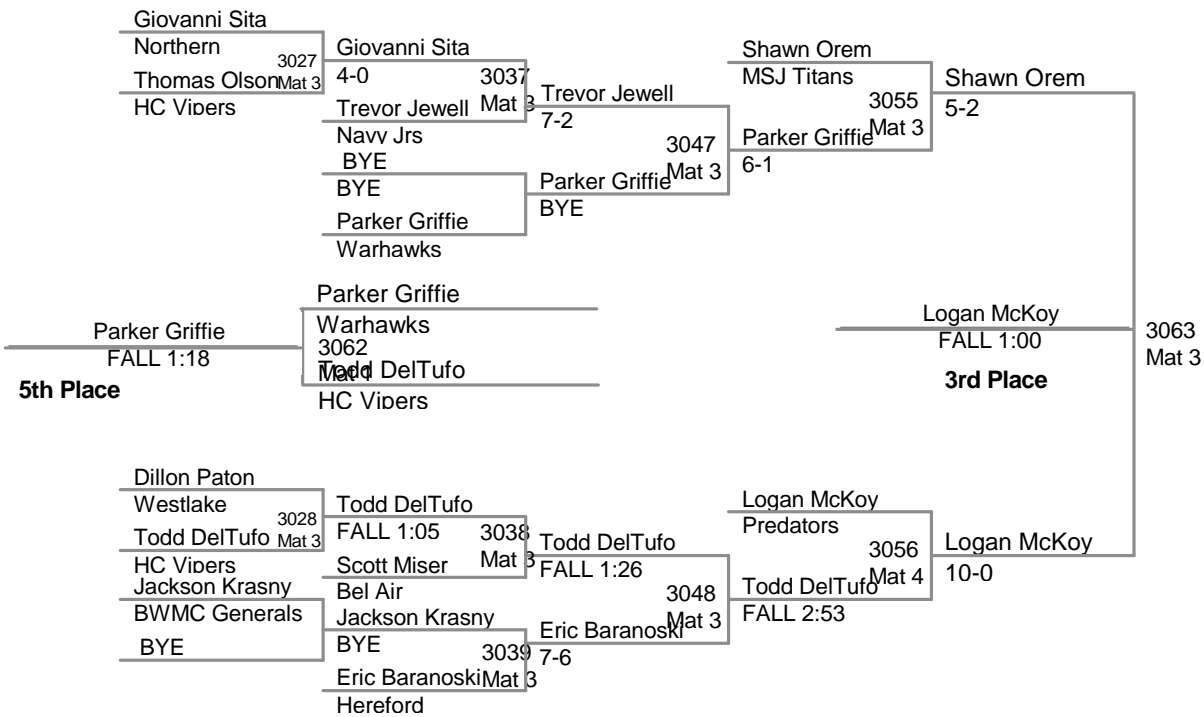

MD State Championships  
12U

**85 Lbs**

MD State Championships  
12U

**90 Lbs**

MD State Championships  
12U

**95 Lbs**

MD State Championships  
12U

**101 Lbs**