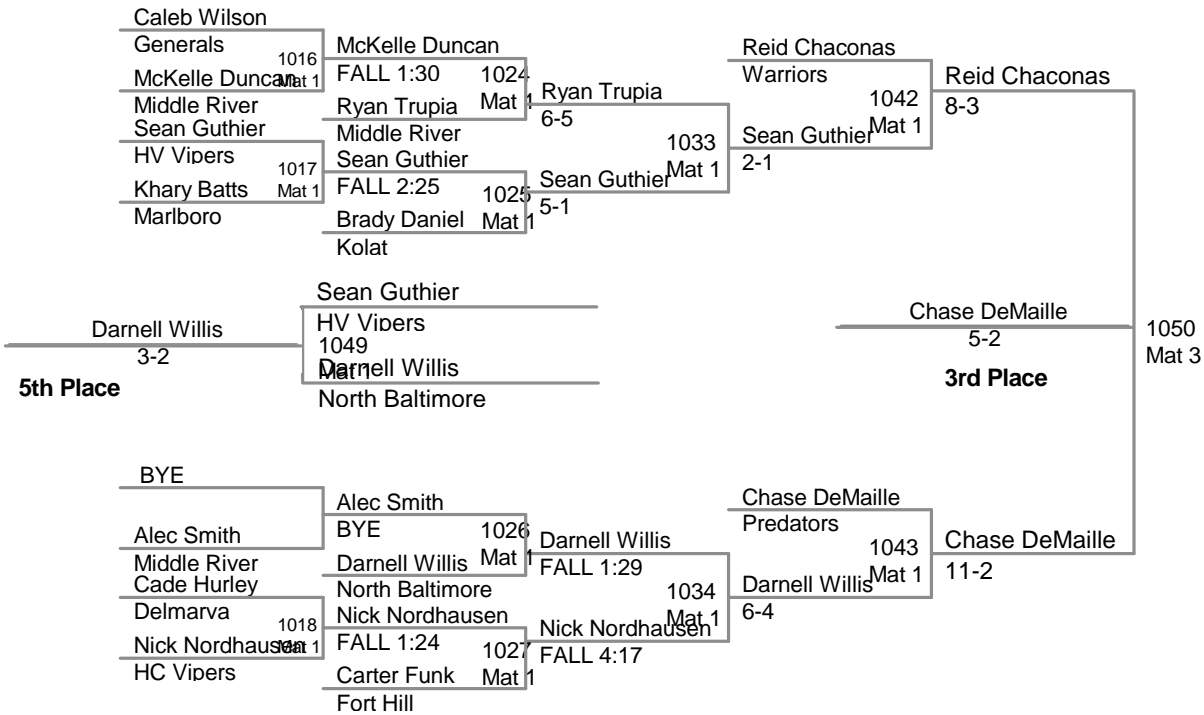

MD State Championships
12U

108 Lbs