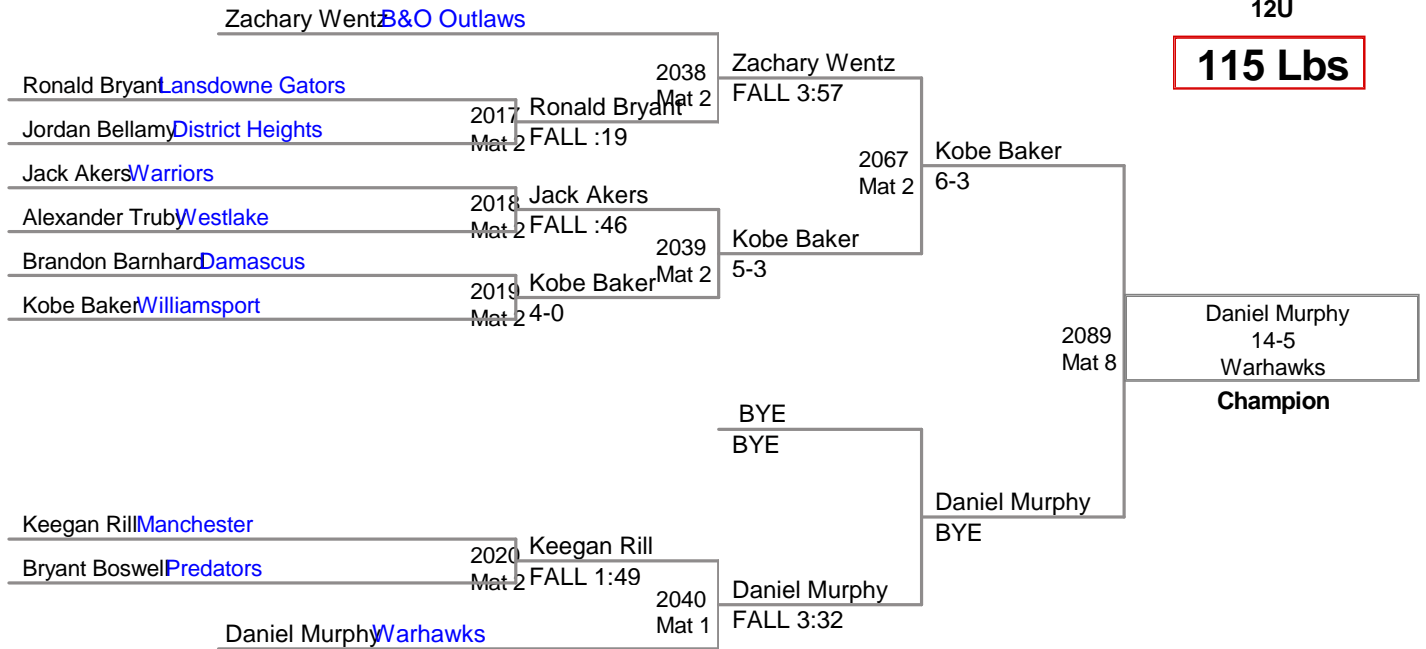

MD State Championships
12U

115 Lbs