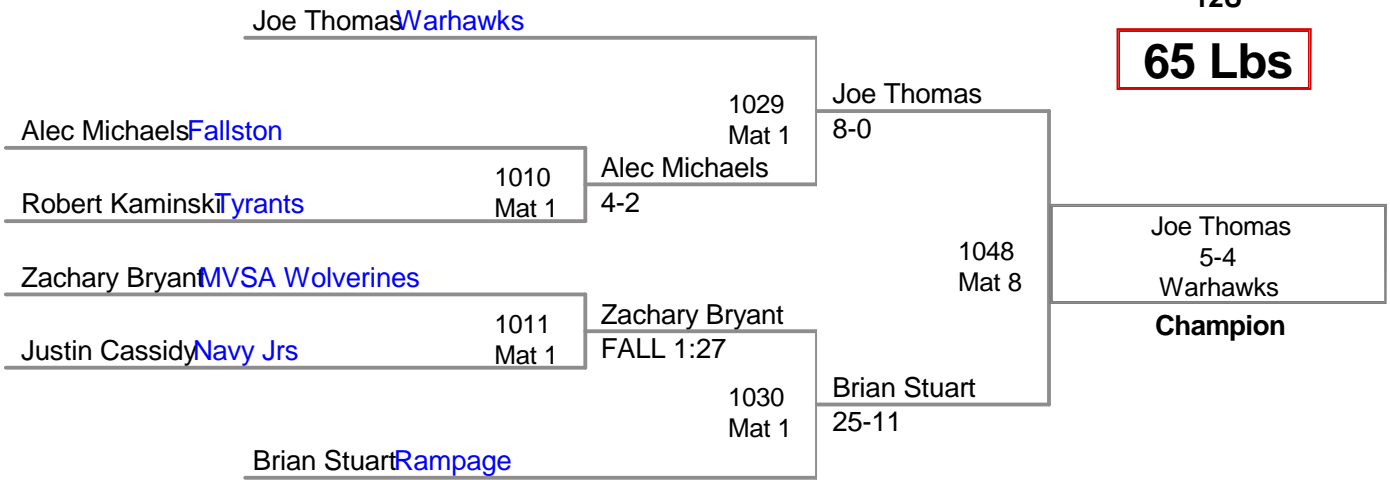

MD State Championships  
12U

**65 Lbs**

MD State Championships  
12U

**70 Lbs**

MD State Championships  
12U

**75 Lbs**

MD State Championships  
12U

**80 Lbs**