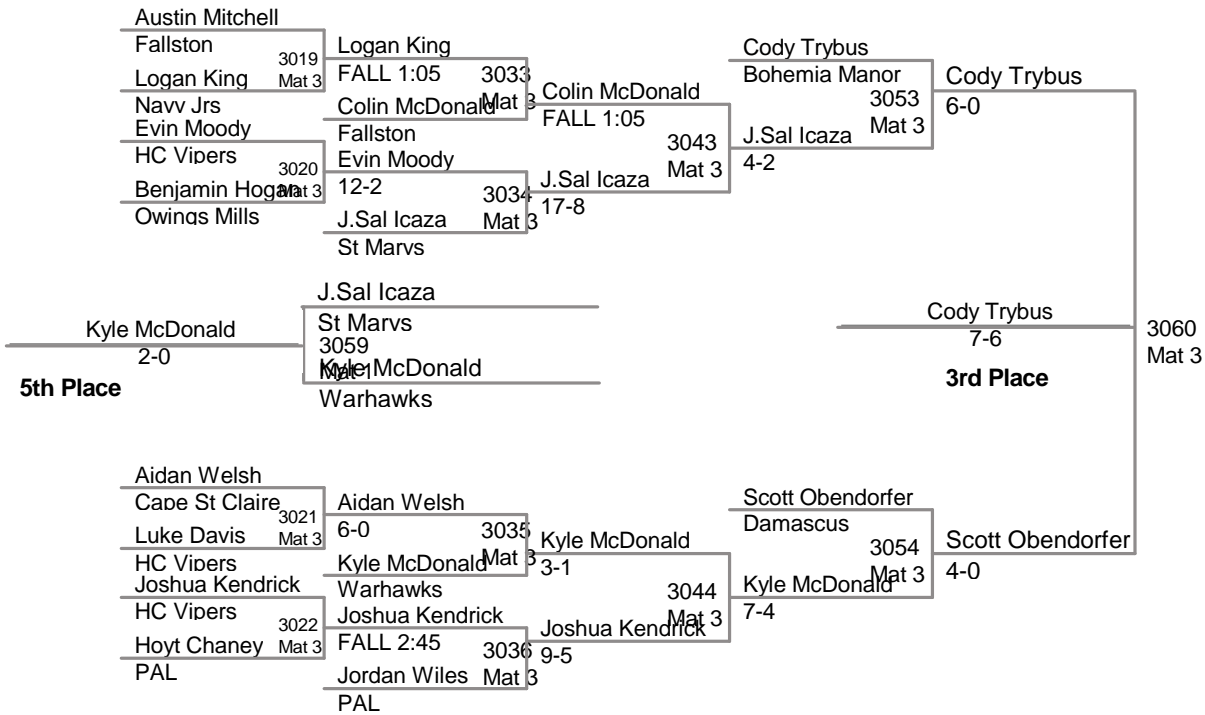

MD State Championships  
12U

**65 Lbs**

MD State Championships  
12U

**70 Lbs**

MD State Championships  
12U

**75 Lbs**

MD State Championships  
12U

**80 Lbs**

MD State Championships  
12U

**85 Lbs**

MD State Championships  
12U

**90 Lbs**

MD State Championships  
12U

**95 Lbs**

MD State Championships  
12U

**101 Lbs**