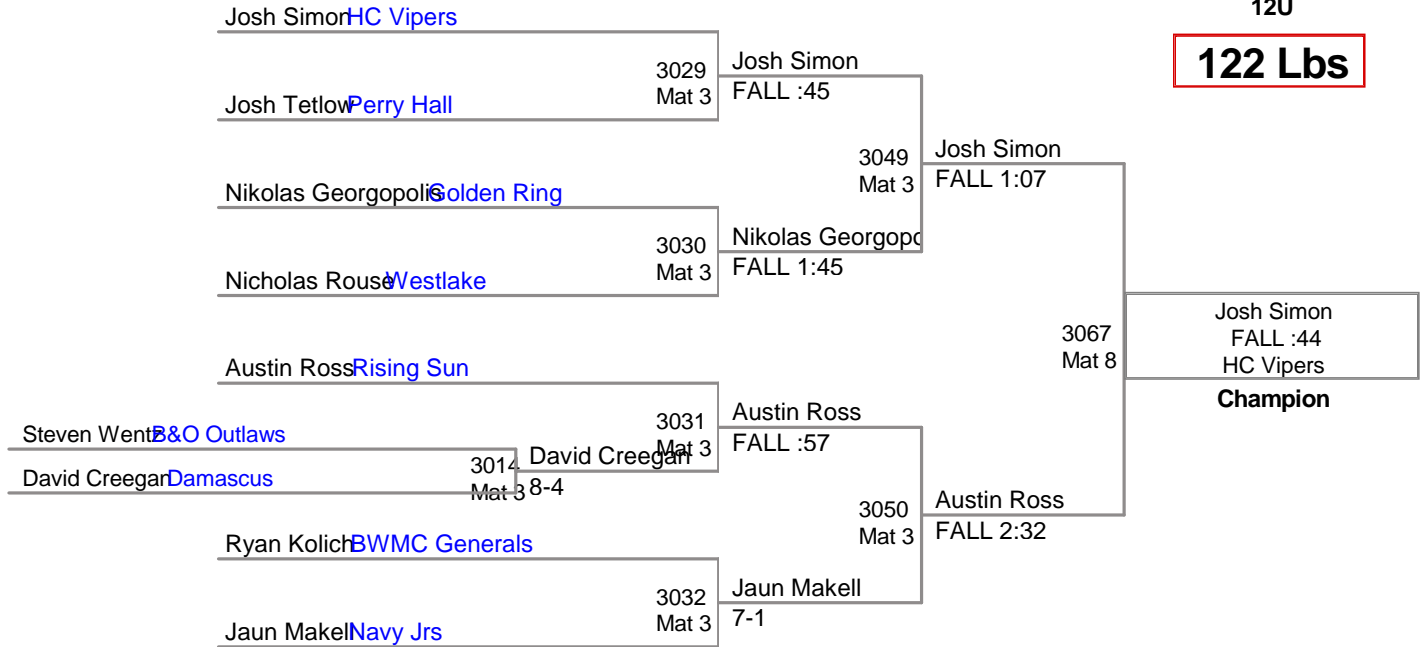

MD State Championships  
12U

**108 Lbs**

MD State Championships  
12U

**115 Lbs**

MD State Championships  
12U

**122 Lbs**

MD State Championships  
12U

**140 Lbs**