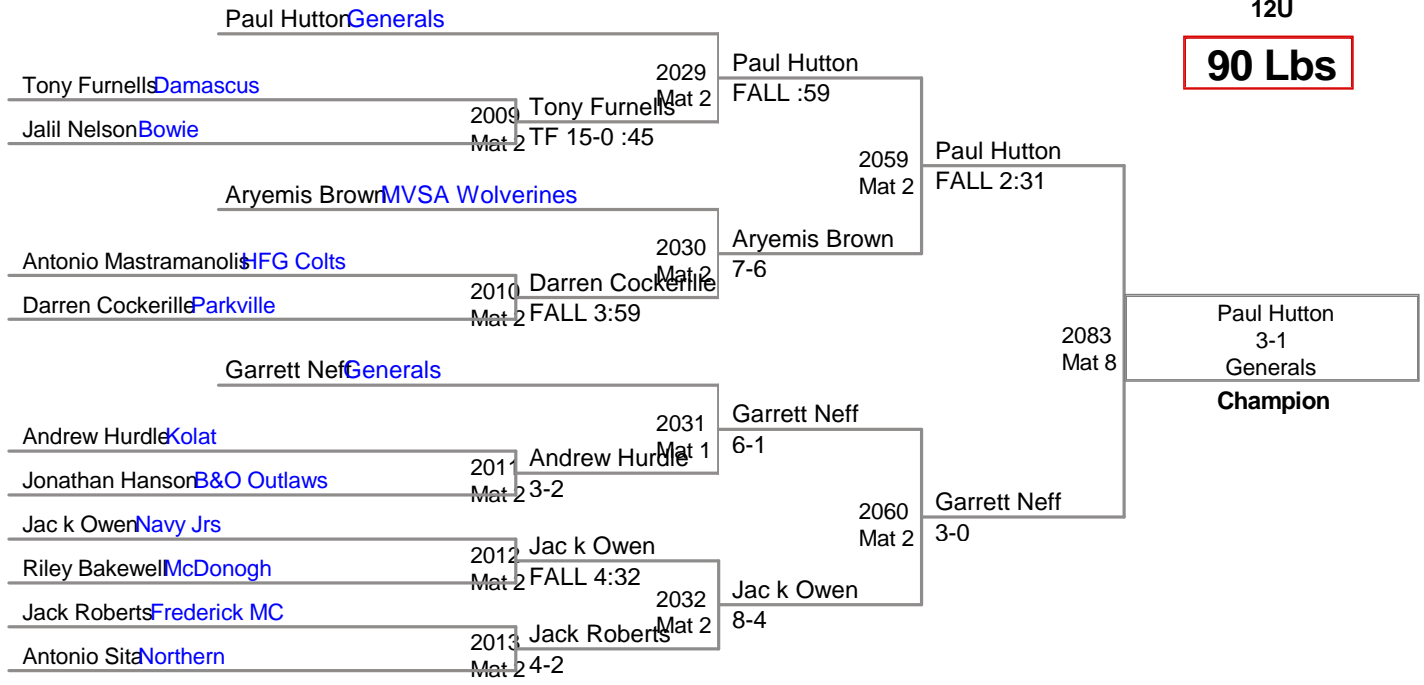

MD State Championships
12U

90 Lbs