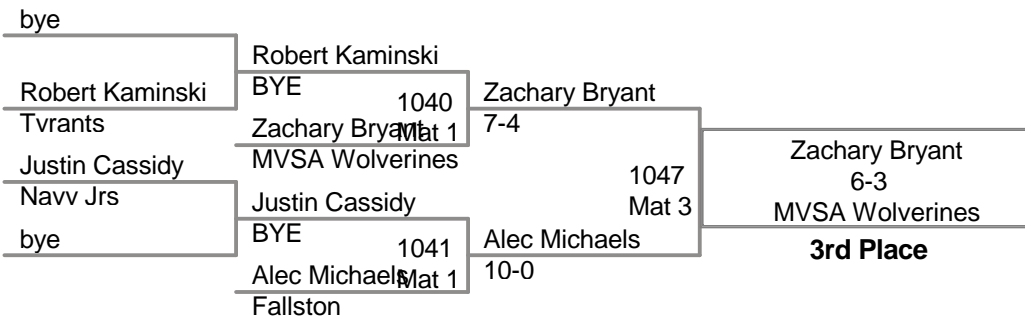

MD State Championships  
12U

**65 Lbs**

MD State Championships  
12U

**70 Lbs**

MD State Championships  
12U

**75 Lbs**

MD State Championships  
12U

**80 Lbs**