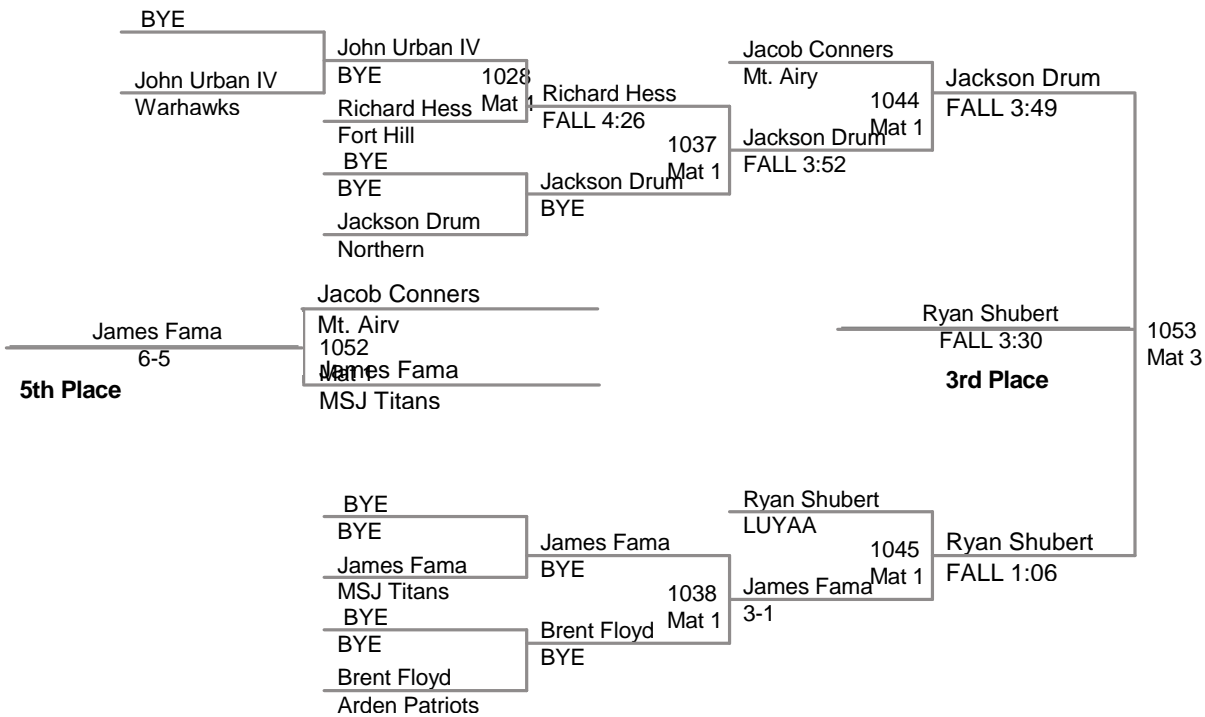

MD State Championships  
12U

**108 Lbs**

MD State Championships  
12U

**115 Lbs**

MD State Championships  
12U

**122 Lbs**

MD State Championships  
12U

**140 Lbs**

MD State Championships  
12U

**170 Lbs**

Tyler Eneat Generals	1009 Mat 1	Tyler Eneat 2-0 OT1
Chayse French Middle River		

Mason Grimm Arden Patriots	1023 Mat 1	Tyler Eneat FALL :33
Tyler Eneat Generals		

Chayse French Middle River	1039 Mat 1	Chayse French 12-1
Mason Grimm Arden Patriots		

Tyler Eneat  
Generals

**Champion**

Chayse French  
Middle River

**2nd Place**

Mason Grimm  
Arden Patriots

**3rd Place**