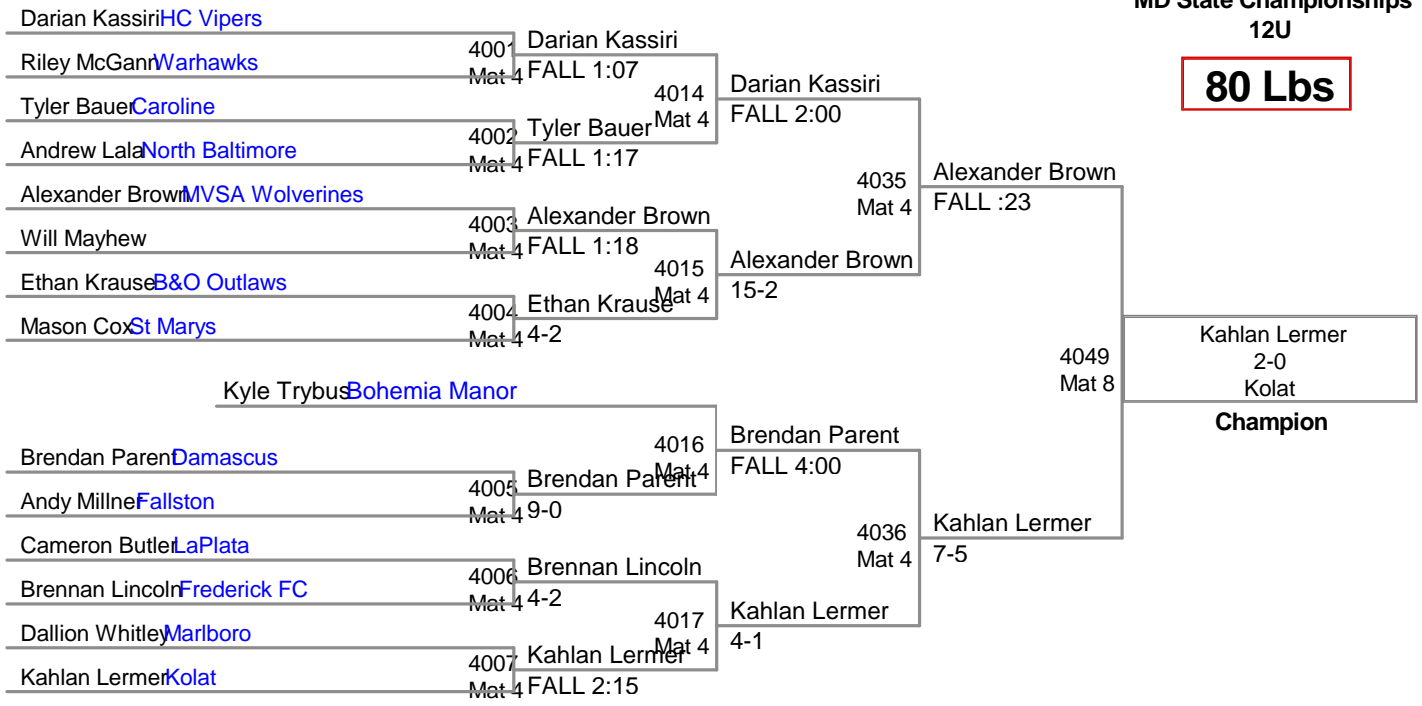

MD State Championships  
12U

**65 Lbs**

MD State Championships  
12U

**70 Lbs**

MD State Championships  
12U

**75 Lbs**

MD State Championships  
12U

**80 Lbs**