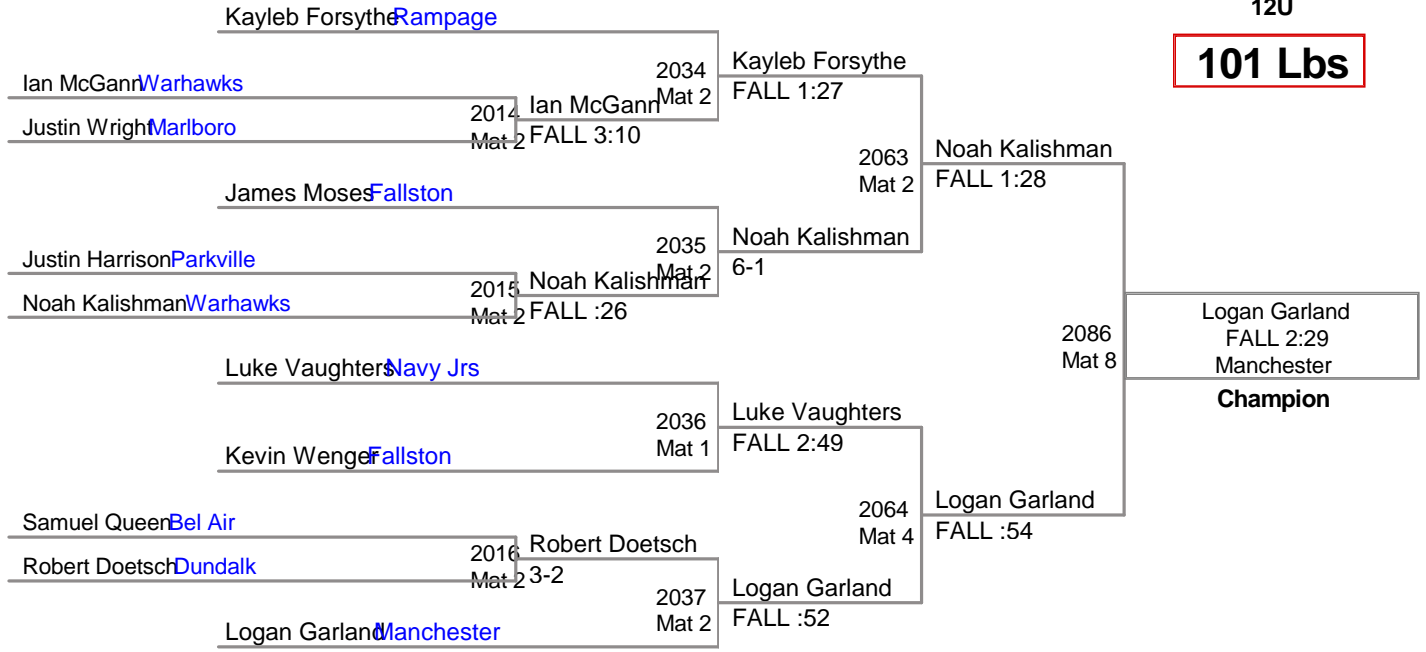

MD State Championships  
12U

**85 Lbs**

MD State Championships  
12U

**90 Lbs**

MD State Championships  
12U

**95 Lbs**

MD State Championships  
12U

**101 Lbs**