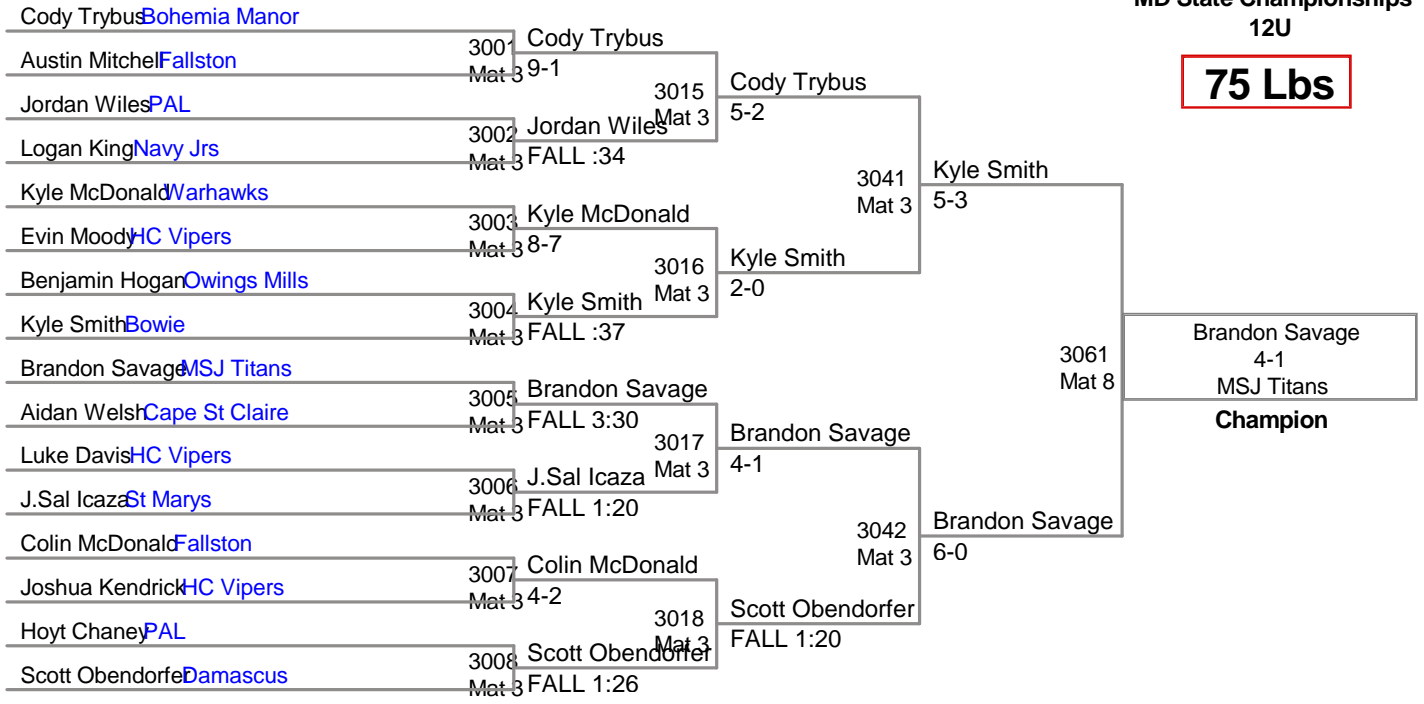

MD State Championships  
12U

**65 Lbs**

MD State Championships  
12U

**70 Lbs**

MD State Championships  
12U

**75 Lbs**

MD State Championships  
12U

**80 Lbs**

MD State Championships  
12U

**85 Lbs**

MD State Championships  
12U

**90 Lbs**

MD State Championships  
12U

**95 Lbs**

MD State Championships  
12U

**101 Lbs**