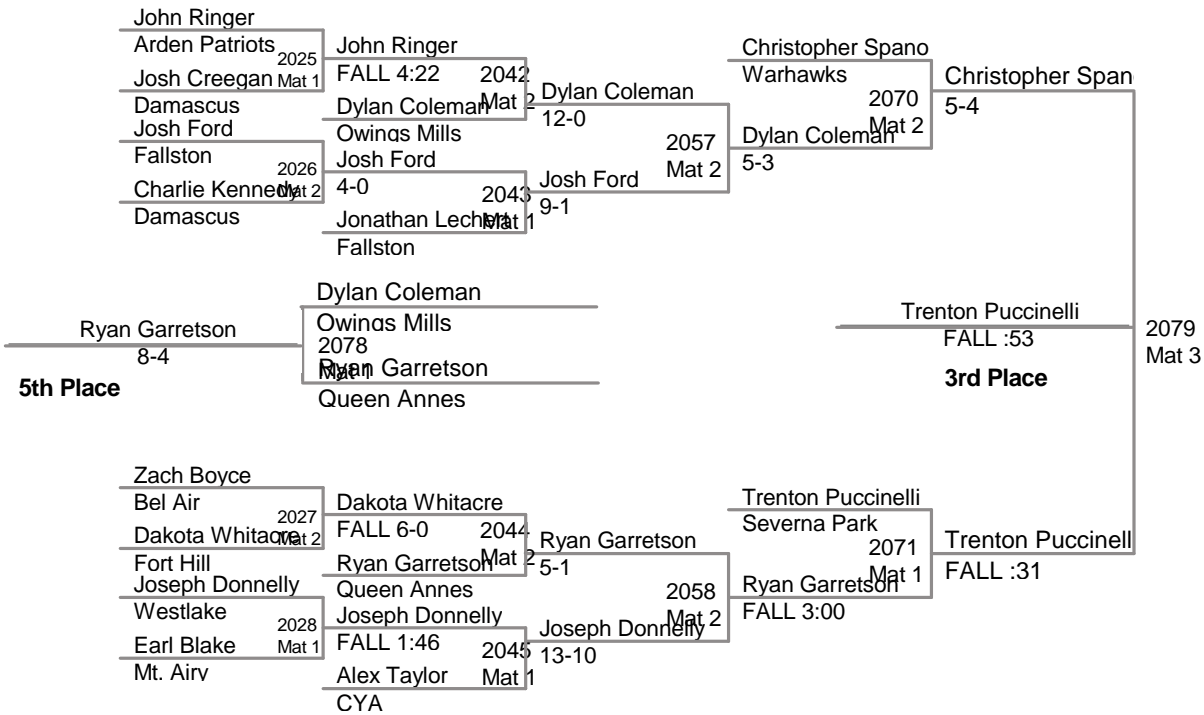

MD State Championships  
12U

**65 Lbs**

MD State Championships  
12U

**70 Lbs**

MD State Championships  
12U

**75 Lbs**

MD State Championships  
12U

**80 Lbs**